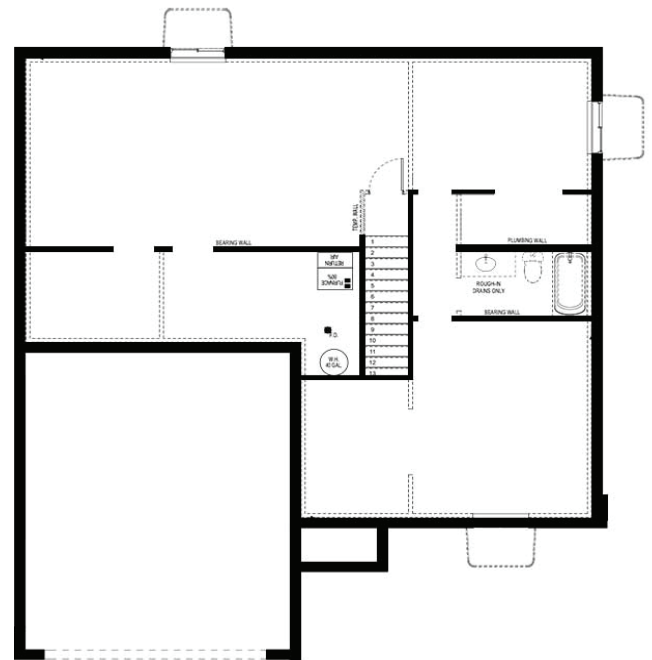

Providence

Main Floor 1255 sq ft

Optional Basement 1269 sq sf

Total Possible 2525 sq ft

3 Bedrooms

2 Bathrooms

Main Floor

Basement