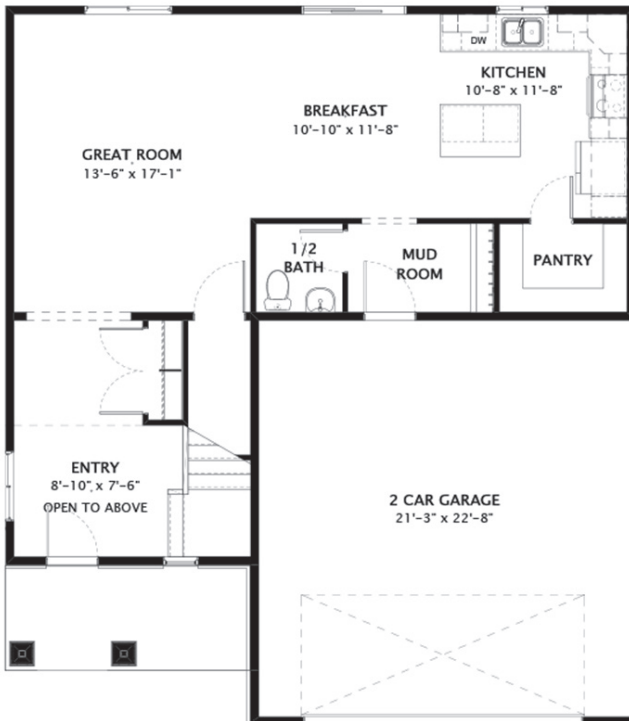

Stansbury

Main Floor 850 sq ft

Upper Floor 1047 sf

Total 1897 ft

4 Bedrooms

3 Bathrooms

Main Floor

Upper Floor