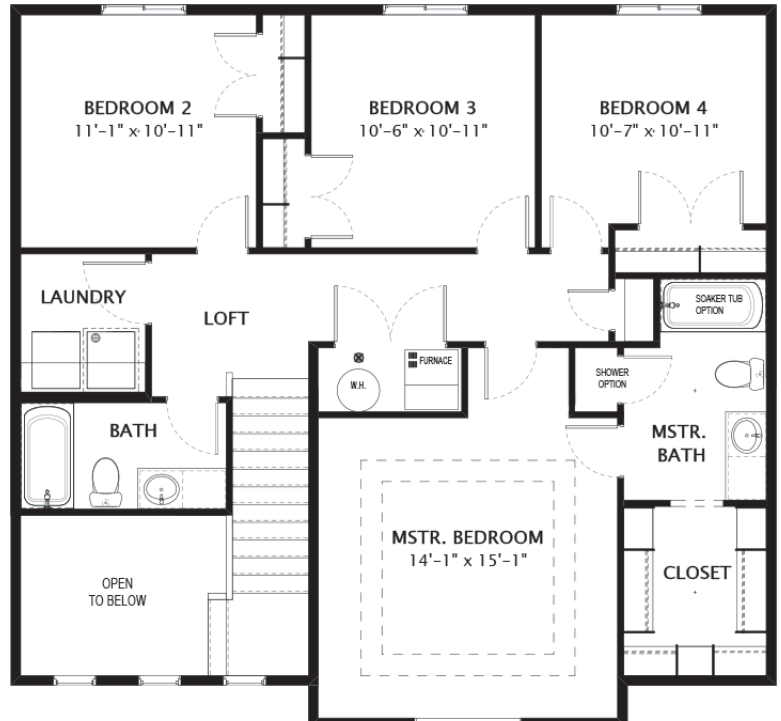

Stansbury

Main Floor 850 sq ft

Upper Floor 1047 sf

Total 1897 ft

4 Bedrooms

3 Bathrooms

Main Floor

Upper Floor