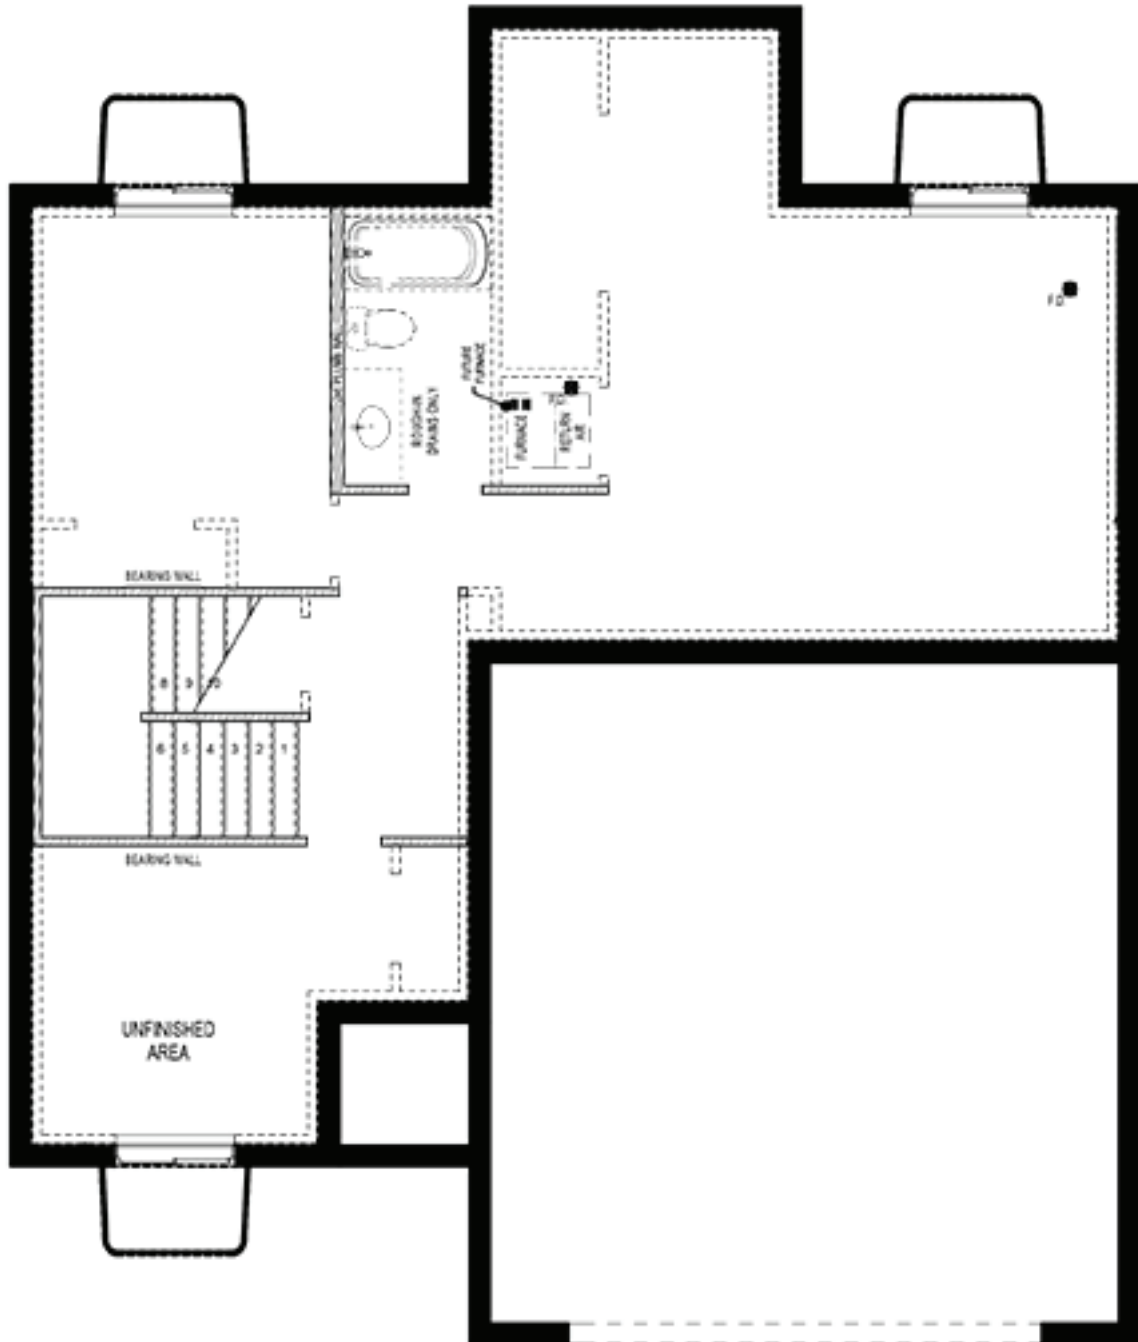

Hailey

Total Finished Area 1937 sf

Main Floor 921 sf

Upper Floor 1016 sf

Optional Basement 929 sf

Total Possible Area 2867 sf

Hailey

Basement Floor