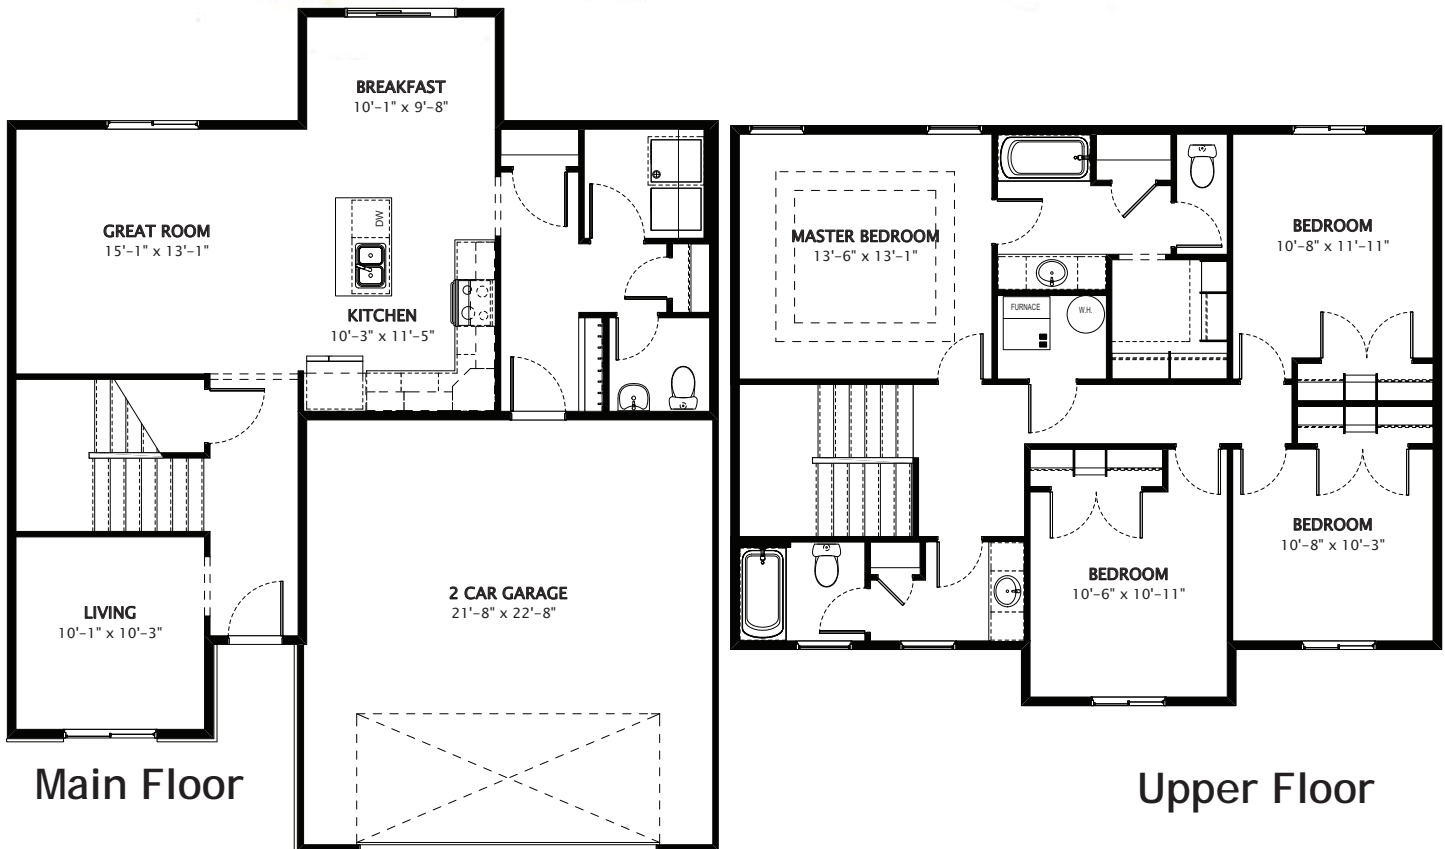

Hailey

Total Finished Area 1937 sf

Main Floor 921 sf

Upper Floor 1016 sf

Optional Basement 929 sf

Total Possible Area 2867 sf

Hailey

Basement Floor