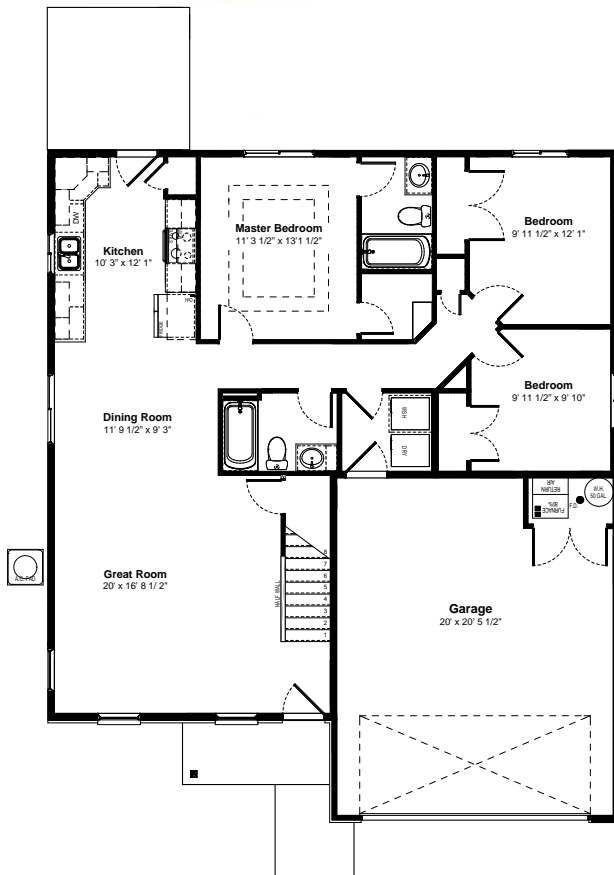

## Madison

Total Finished Area 1230 sf

Upper Floor 1083 sf

Optional Basement 974 sf

Total Possible Area 3021 sf

Main Floor

Bonus Room