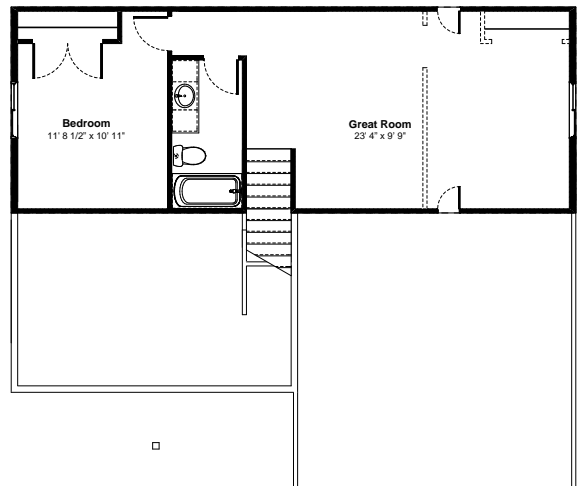

## Madison

Total Finished Area 1230 sf

Upper Floor 1083 sf

Optional Basement 974 sf

Total Possible Area 3021 sf

Main Floor

Bonus Room