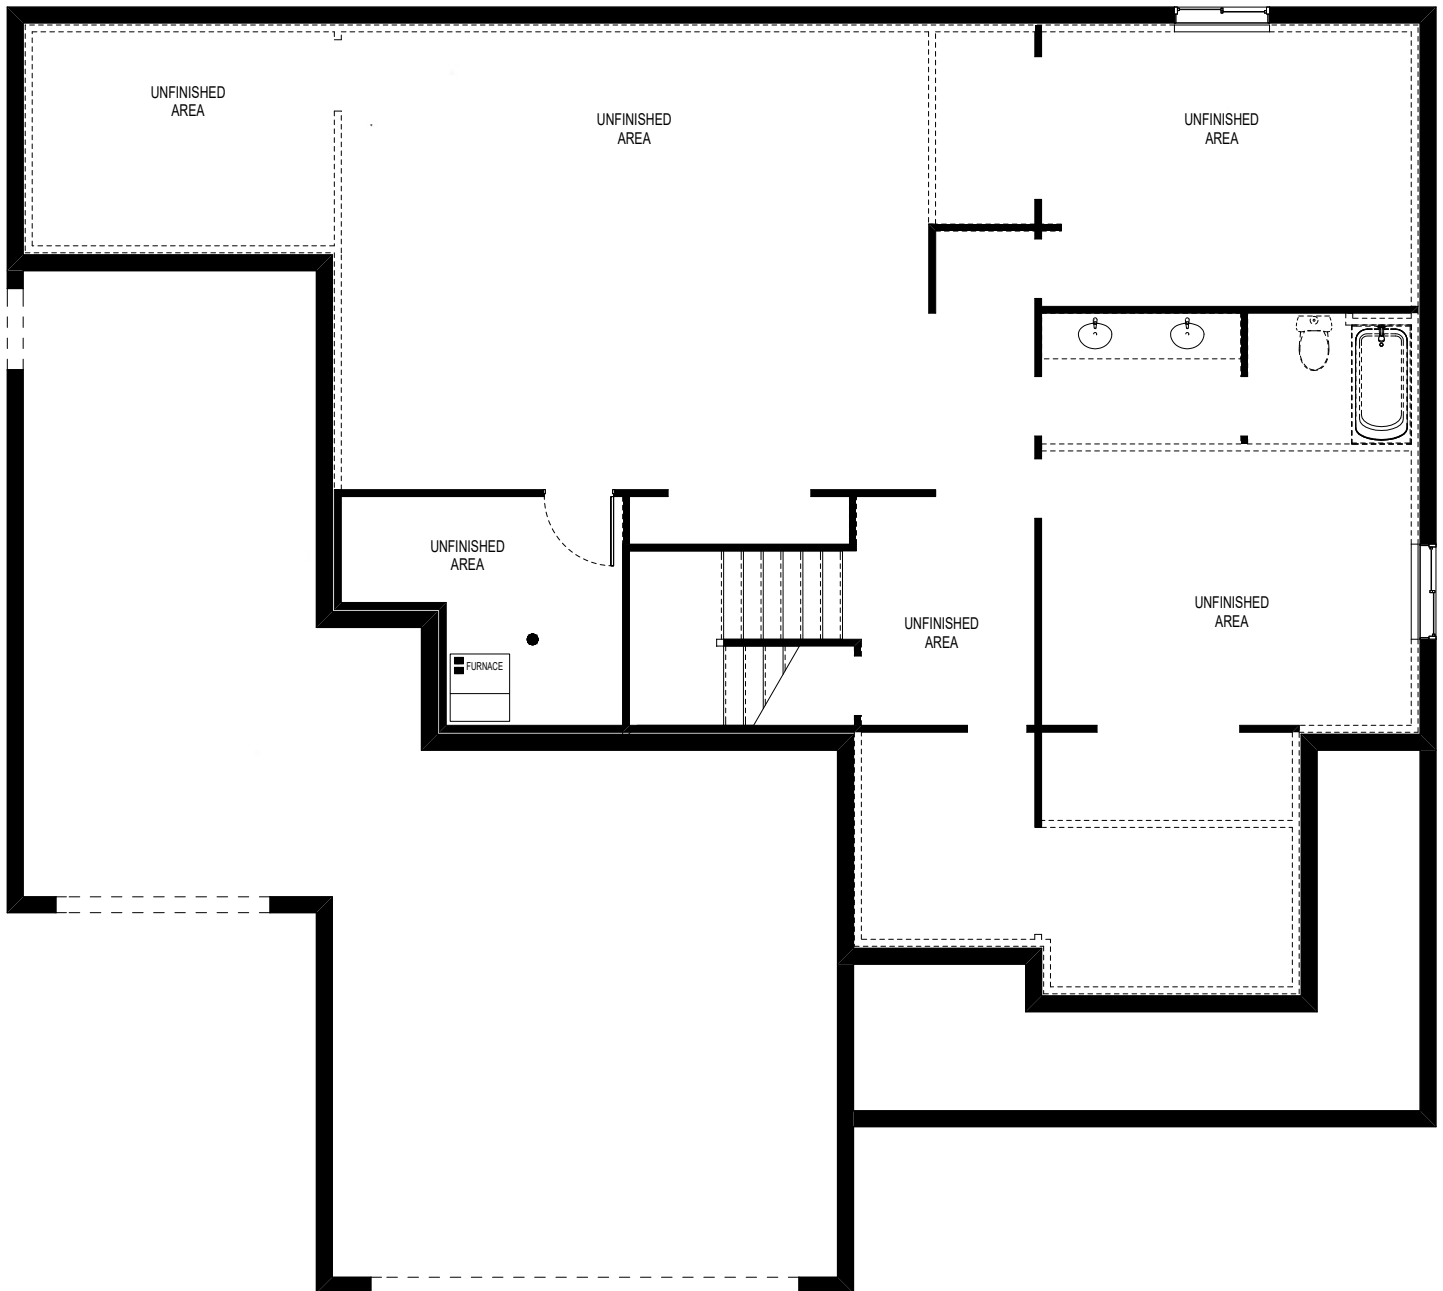

## HAYDEN

Total Finished Area 3078 sf

Main Floor 1781 sf

Upper Floor 1317 sf

Optional Basement 1726 sf

Total Possible Area 4825 sf

Main Floor

Upper Floor

**HAYDEN**

**Basement Floor**