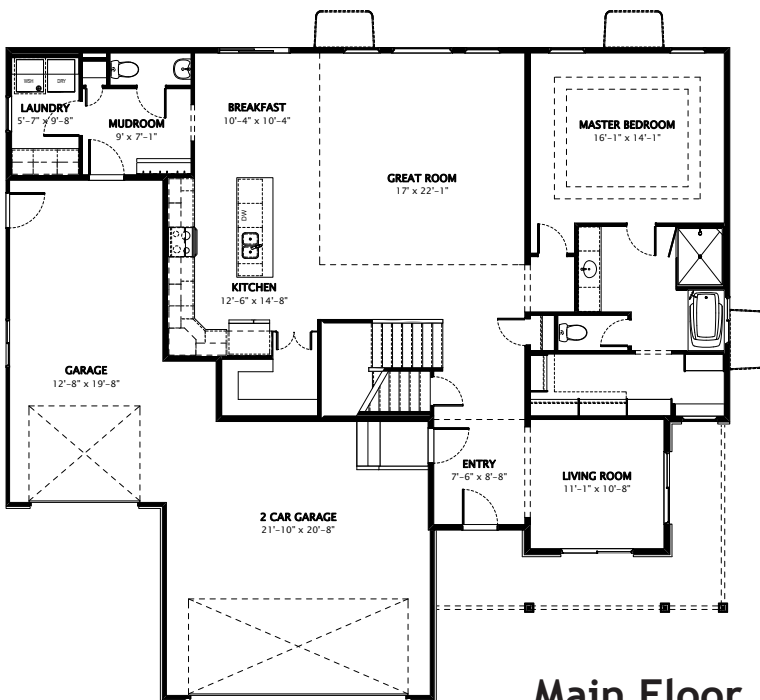

## HAYDEN

Total Finished Area 3078 sf

Main Floor 1781 sf

Upper Floor 1317 sf

Optional Basement 1726 sf

Total Possible Area 4825 sf

Main Floor

Upper Floor

**HAYDEN**

**Basement Floor**