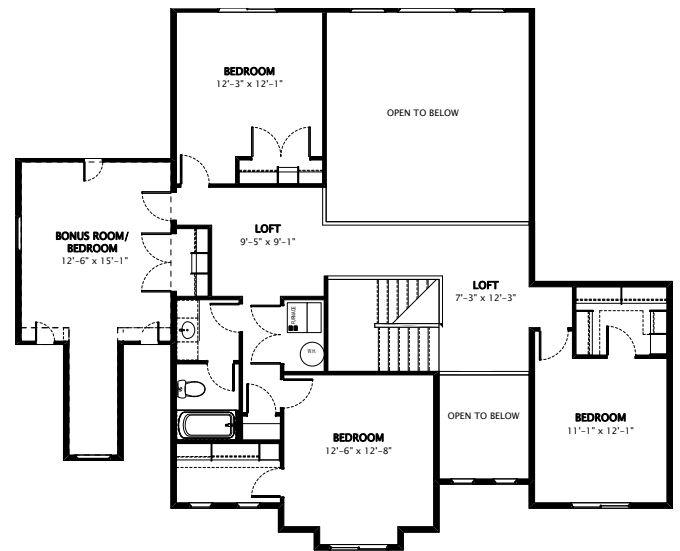

## HAYDEN

Total Finished Area 3078 sf

Main Floor 1781 sf

Upper Floor 1317 sf

Optional Basement 1726 sf

Total Possible Area 4825 sf

Main Floor

Upper Floor

**HAYDEN**

**Basement Floor**