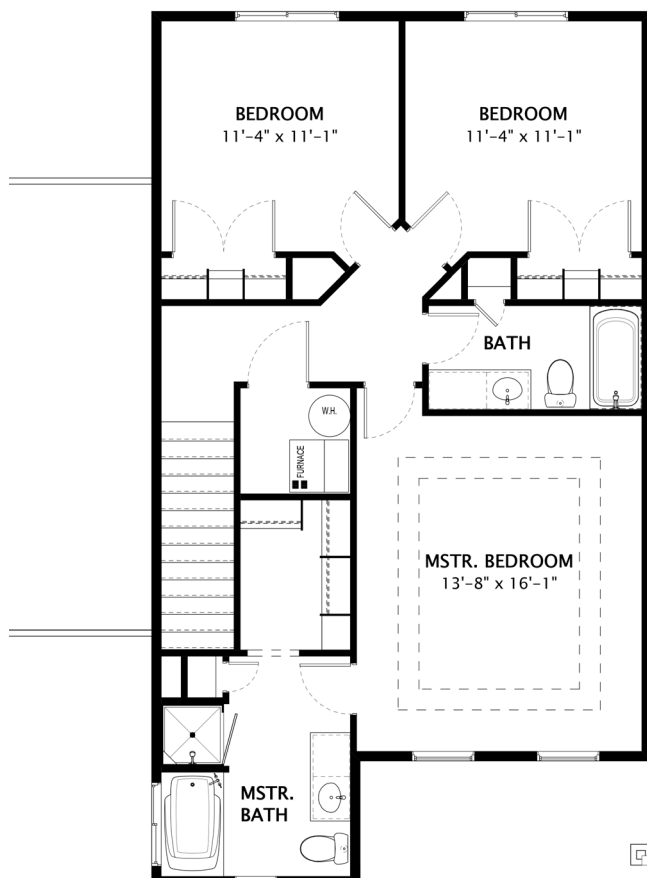

**Option A**

**Option B**

**Option C**

# *Stoneridge*

Main Floor

Upper Floor

## Stoneridge

Total Square Feet 1744 sf

3 Bedrooms

2.5 Bathrooms

2 Car Garage