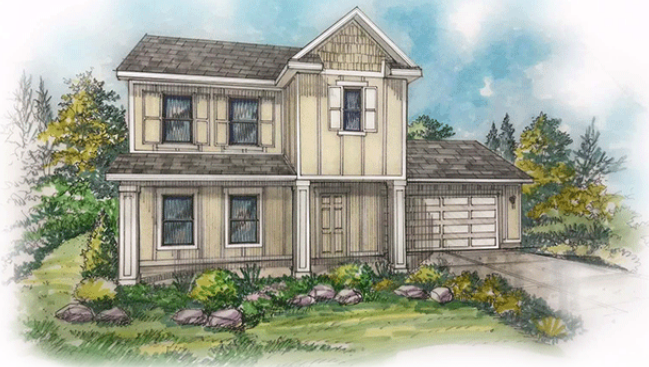

**Option A**

**Option B**

**Option C**

## Stoneridge

Total Square Feet 1744 sf

3 Bedrooms

2.5 Bathrooms

2 Car Garage