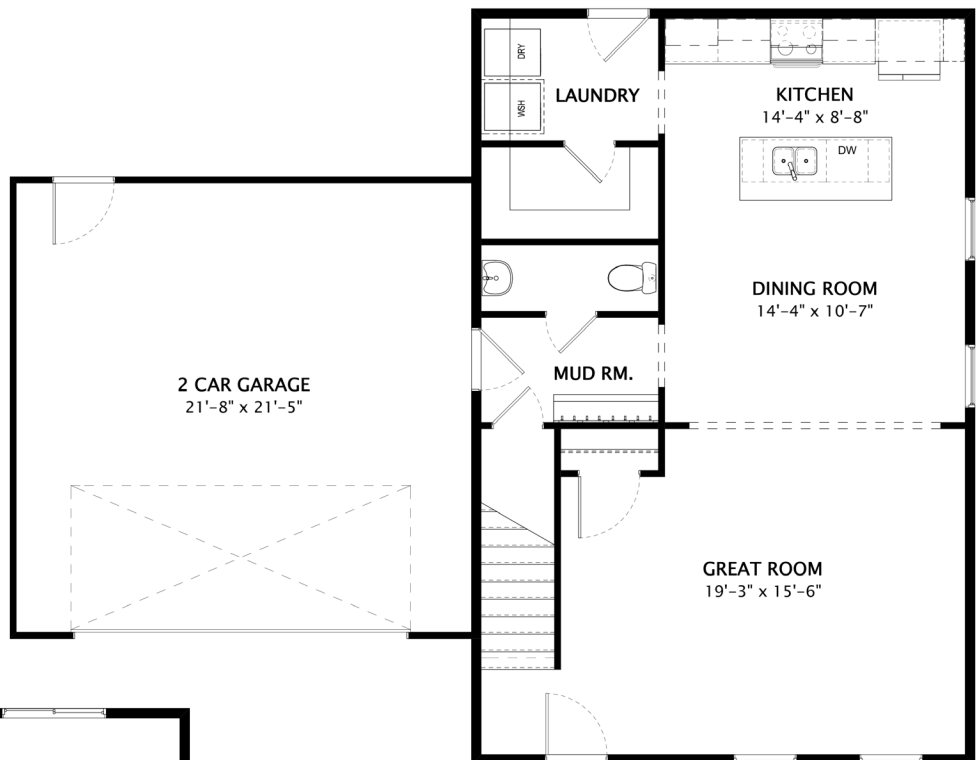

**Option A**

**Option B**

**Option C**

# *Stoneridge*

Main Floor

Upper Floor

## Stoneridge

Total Square Feet 1744 sf

3 Bedrooms

2.5 Bathrooms

2 Car Garage