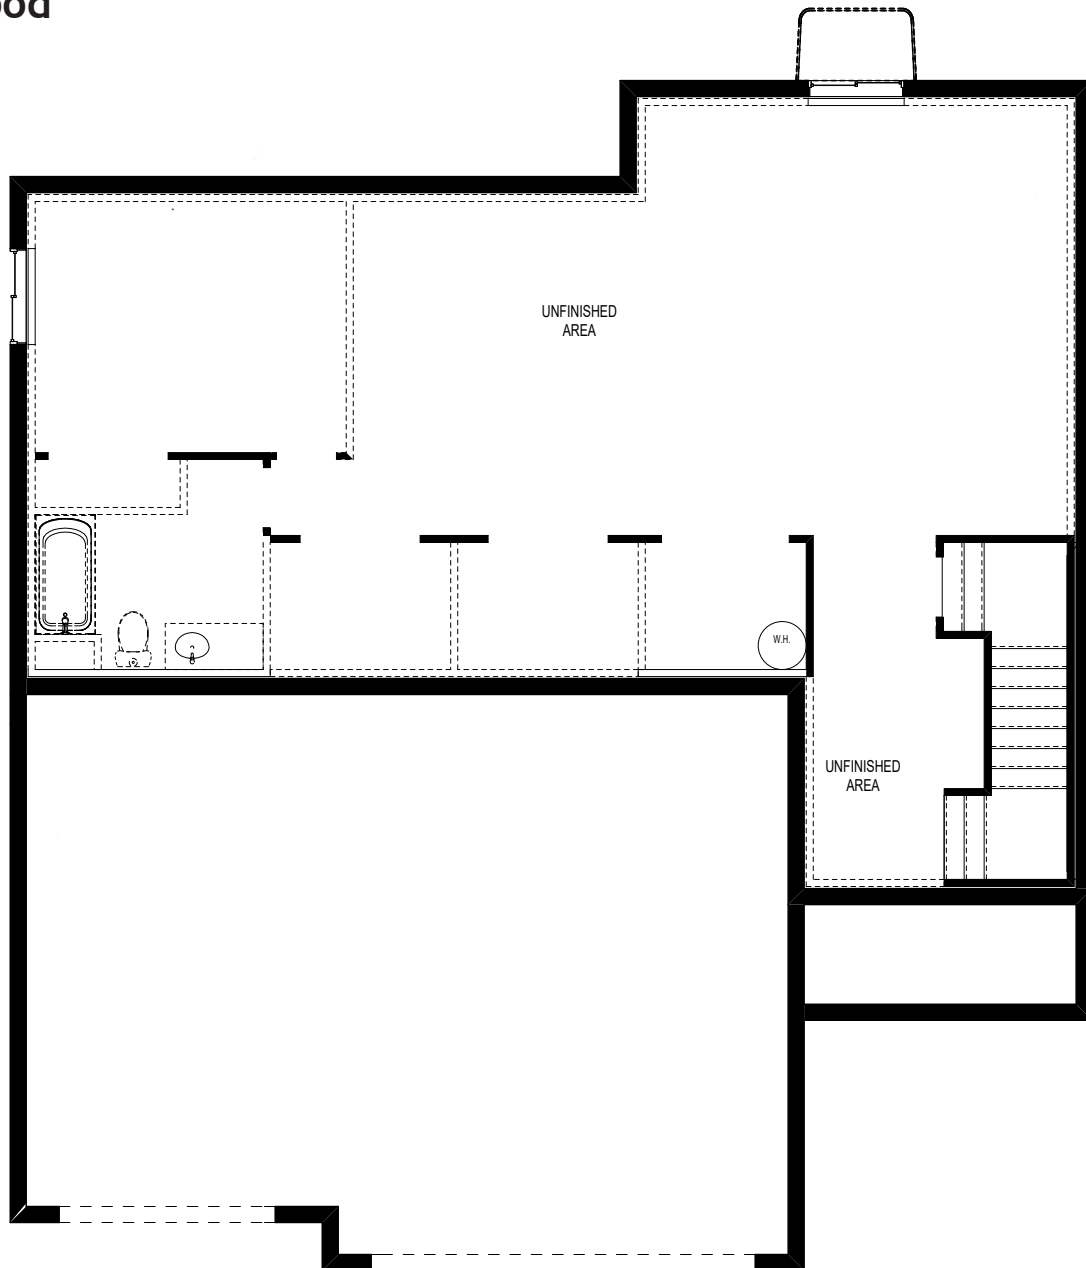

Beachwood

Total Finished Area 2694 sf

Main Floor 1151 sf

Upper Floor 1543 sf

Optional Basement 1163 sf

Total Possible

Area of Home 3857 sf

Main Floor

Upper Floor

Beachwood

Basement Floor