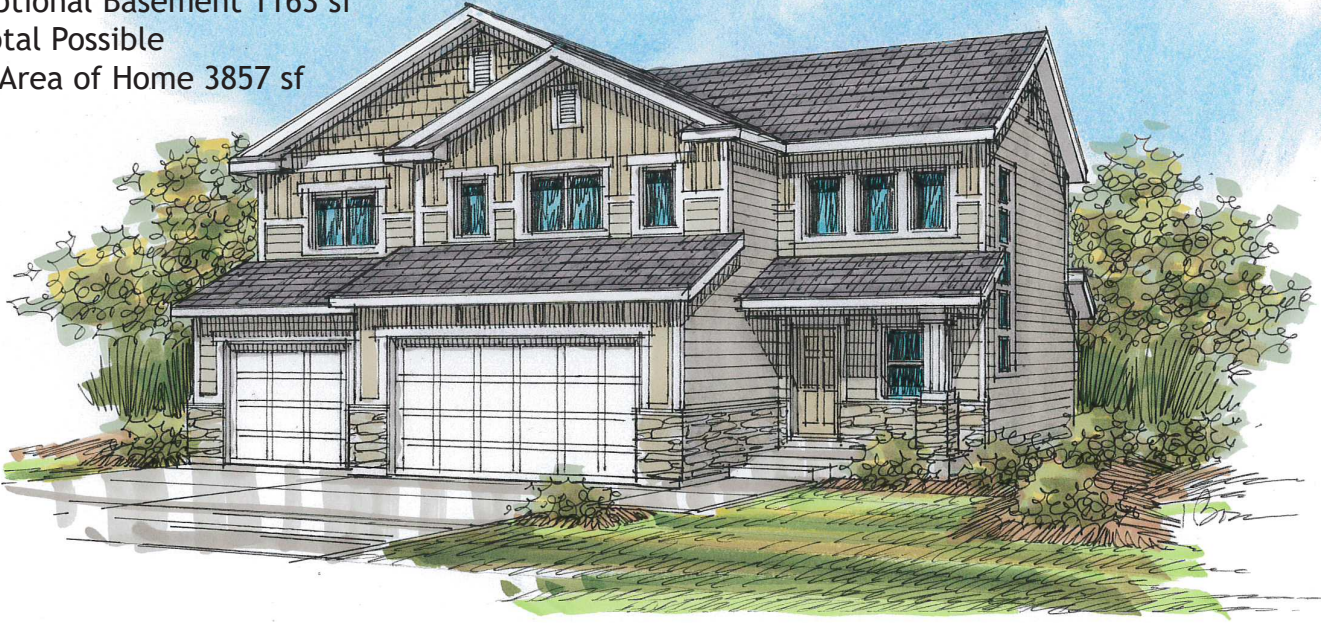

Beachwood

Total Finished Area 2694 sf

Main Floor 1151 sf

Upper Floor 1543 sf

Optional Basement 1163 sf

Total Possible

Area of Home 3857 sf

Main Floor

Upper Floor

Beachwood

Basement Floor