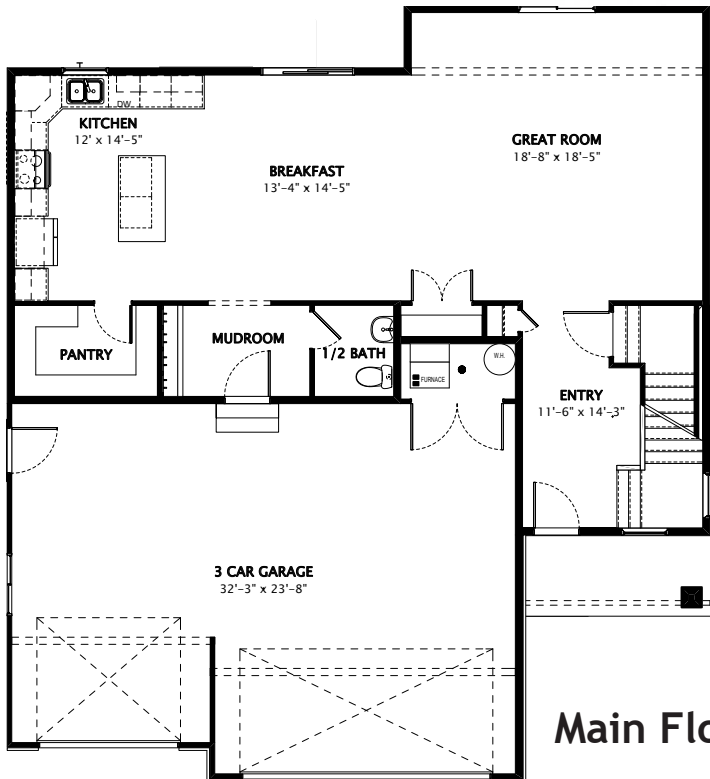

Beachwood

Total Finished Area 2694 sf

Main Floor 1151 sf

Upper Floor 1543 sf

Optional Basement 1163 sf

Total Possible

Area of Home 3857 sf

Main Floor

Upper Floor

Beachwood

Basement Floor